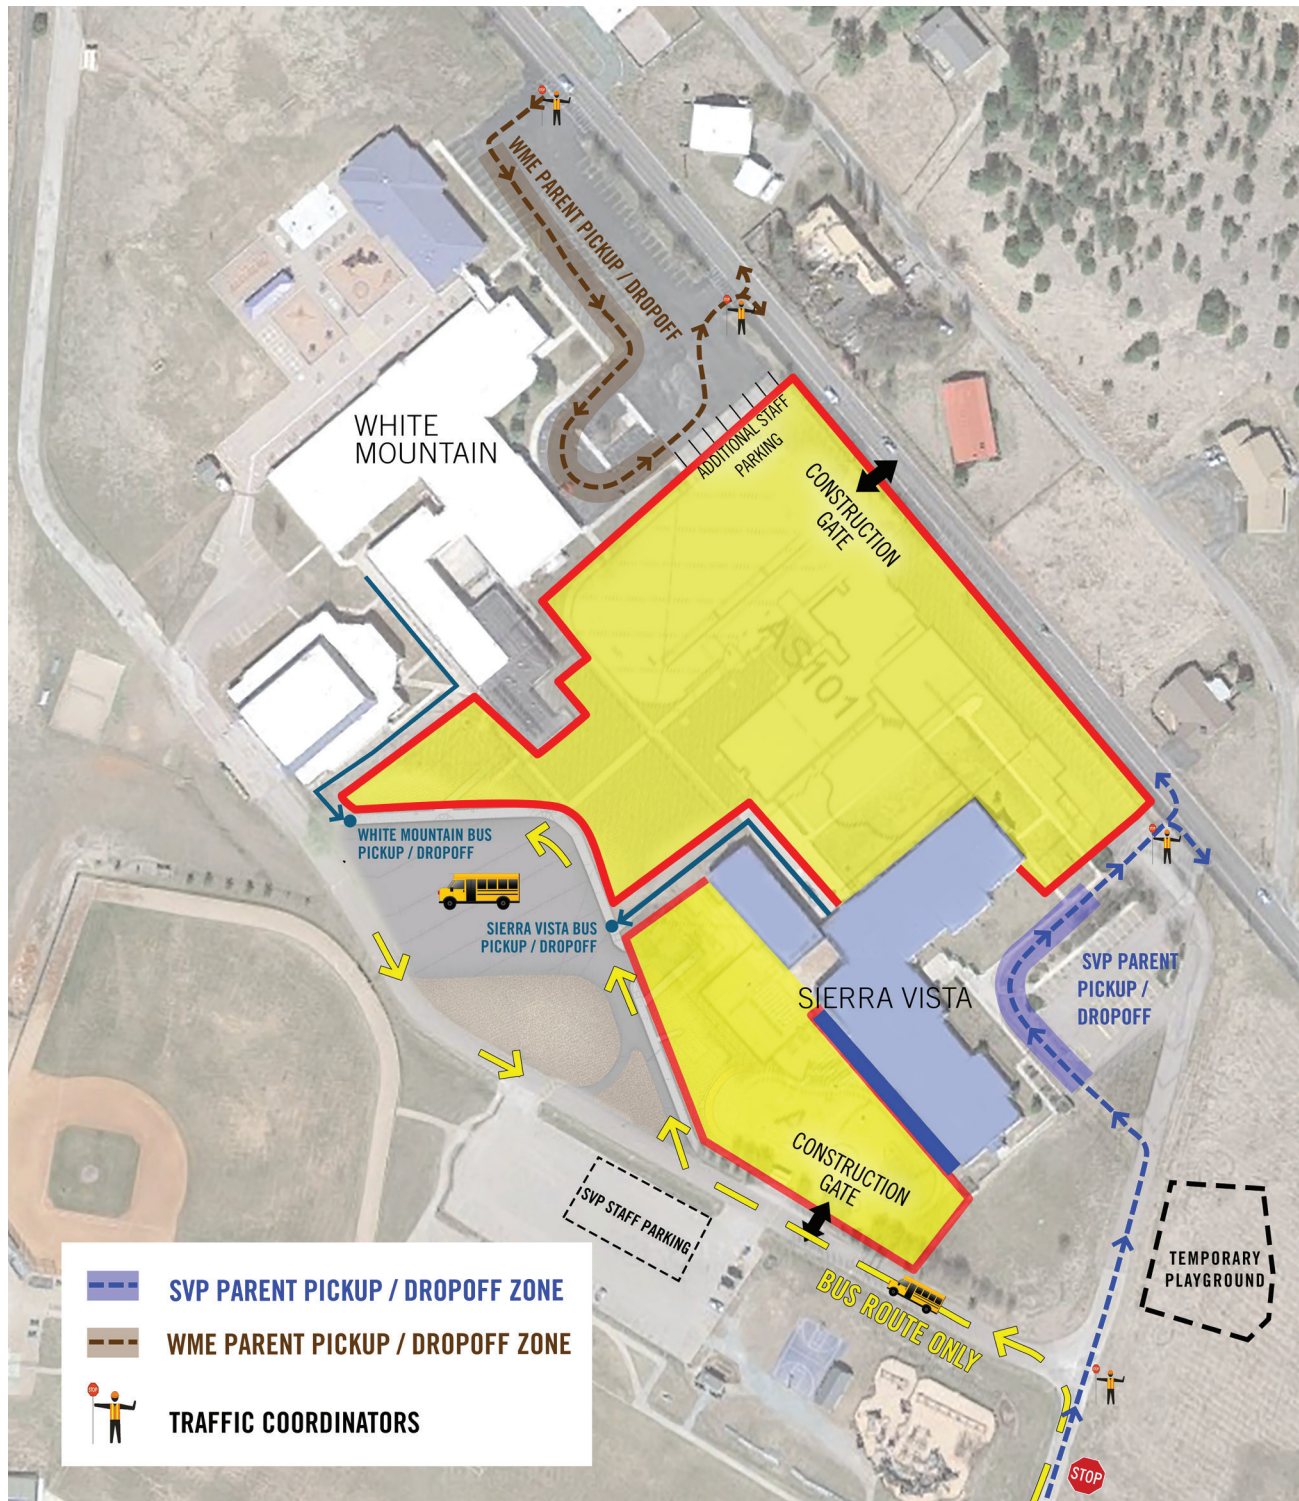

CONSTRUCTION

Passion. Community. Trust.

Sierra Vista Primary White Mountain Elementary

FALL 2017 STUDENT, PARENT, & BUS TRANSPORTATION PLAN

Please be patient during 2017-2018 construction as we work to improve and enhance the District's facilities for the benefit of our students.

Due to construction, WME dismissal times for 3rd and 4th grade will be 2:30pm, and 5th grade dismissal will be at 2:38pm.

Sierra Vista Primary
(575) 258-6401

White Mountain Elementary
(575) 258-6301